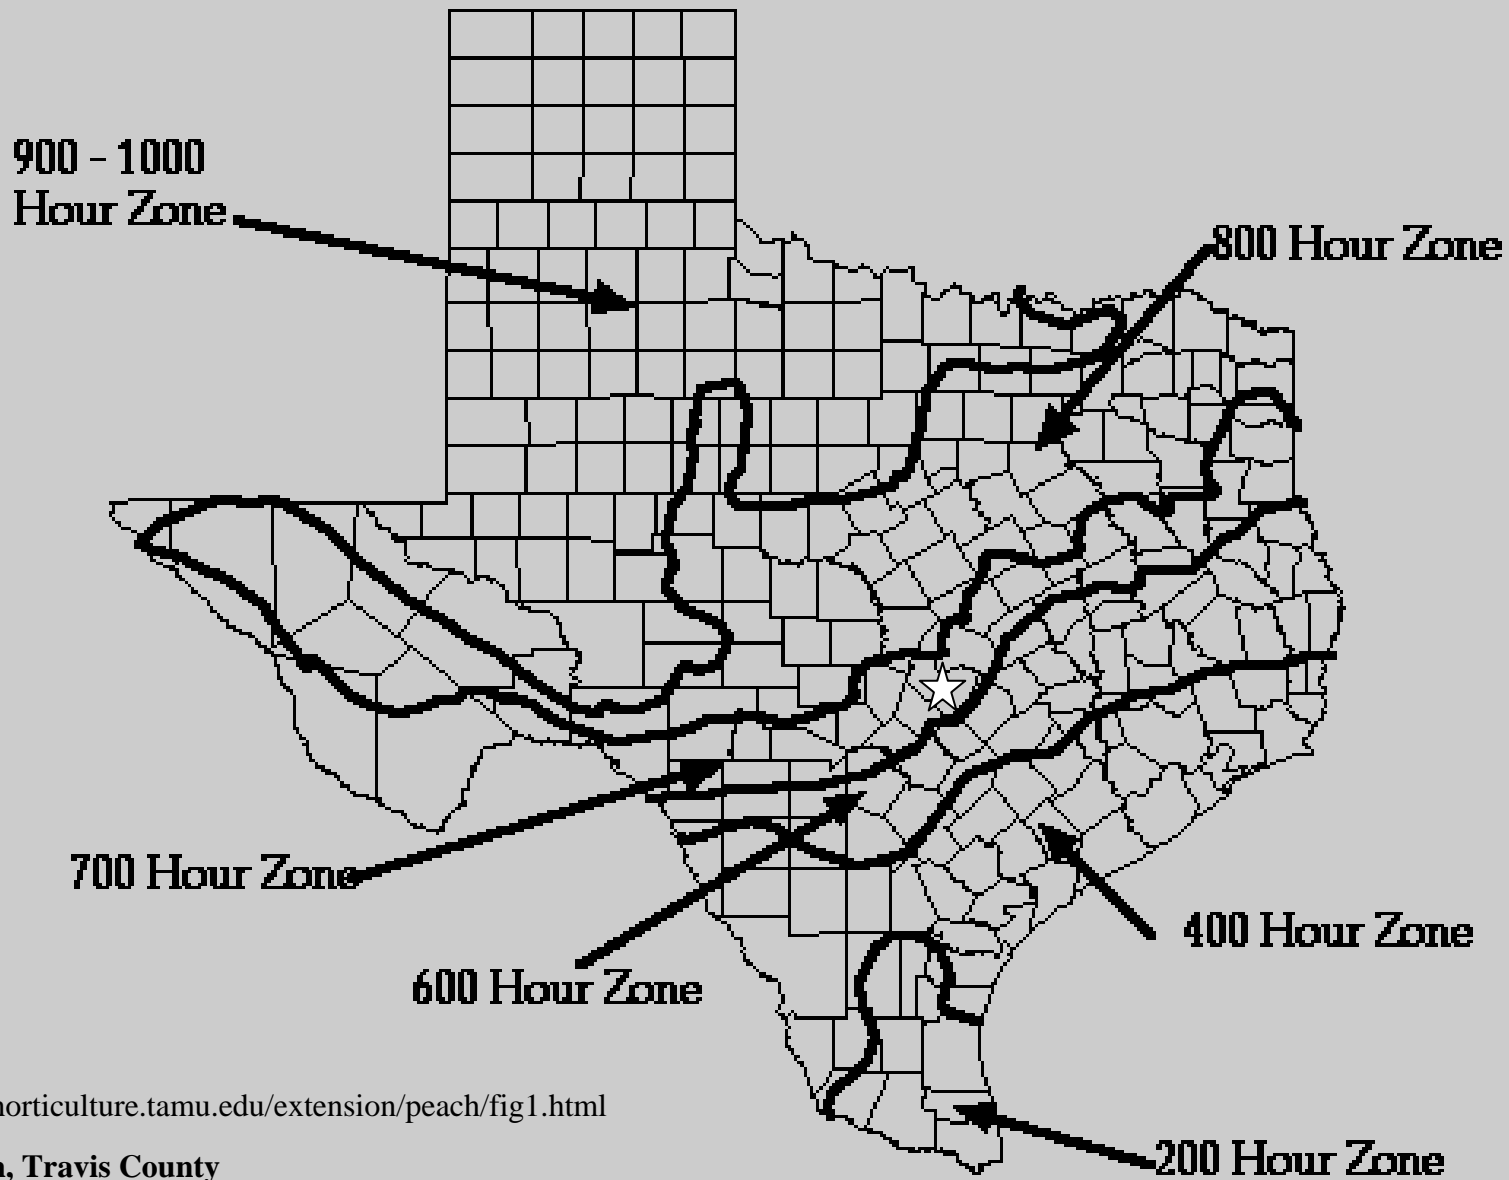

Average Fruit Tree Chilling Hours for Texas

<http://aggie-horticulture.tamu.edu/extension/peach/fig1.html>

☆ = Austin, Travis County